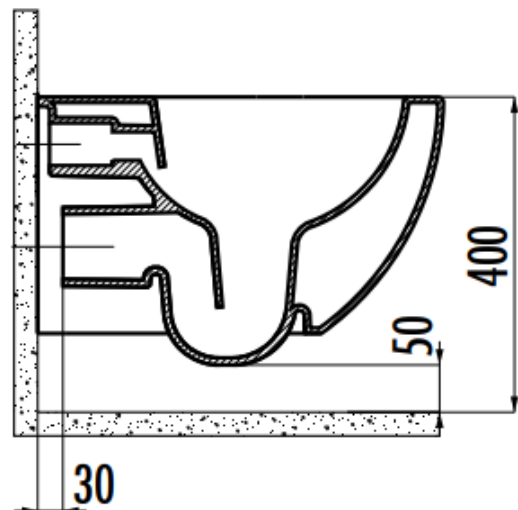

Technical Data Information

Product Code:	CSORPANWH
Information:	Sorento Wall Hung Pan
Overall Dimensions:	H: 350 x D: 510 x W: 355

All Dimensions are in millimetres. The information contained on this page was correct at date of issue. Fitting dimensions are provided as a guide only. Some variation may occur due to manufacturing tolerances. We pursue a policy of continuing improvement in design and performance of our products and so reserve the right to change specifications without prior notice.