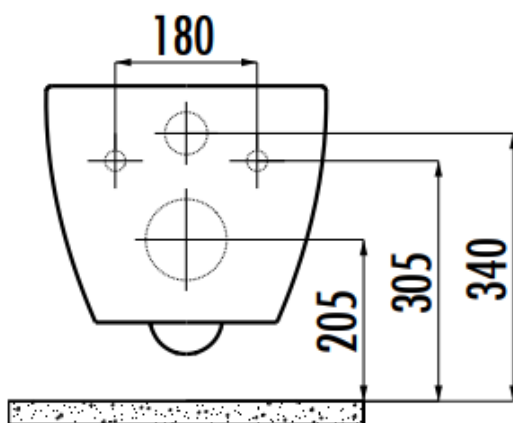

Technical Data Information

Product Code:	CSORPANWH
Information:	Sorento Wall Hung Pan
Overall Dimensions:	H: 350 x D: 510 x W: 355

All Dimensions are in millimetres. The information contained on this page was correct at date of issue. Fitting dimensions are provided as a guide only. Some variation may occur due to manufacturing tolerances. We pursue a policy of continuing improvement in design and performance of our products and so reserve the right to change specifications without prior notice.