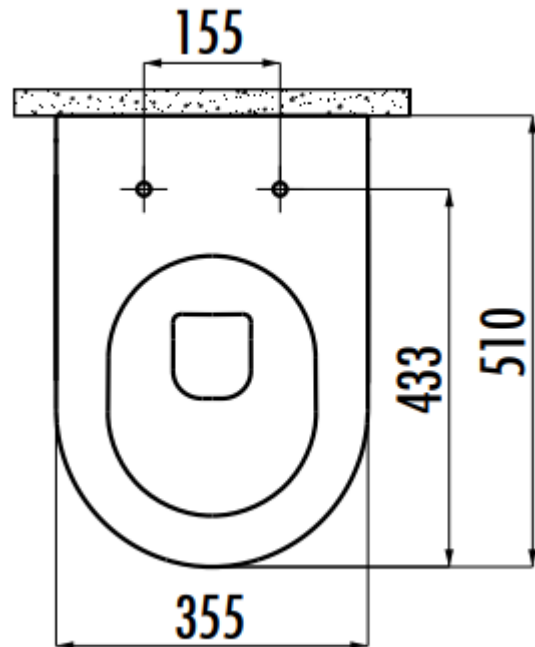

Technical Data Information

Product Code:	CSORPANWH
Information:	Sorento Wall Hung Pan
Overall Dimensions:	H: 350 x D: 510 x W: 355

All Dimensions are in millimetres. The information contained on this page was correct at date of issue. Fitting dimensions are provided as a guide only. Some variation may occur due to manufacturing tolerances. We pursue a policy of continuing improvement in design and performance of our products and so reserve the right to change specifications without prior notice.