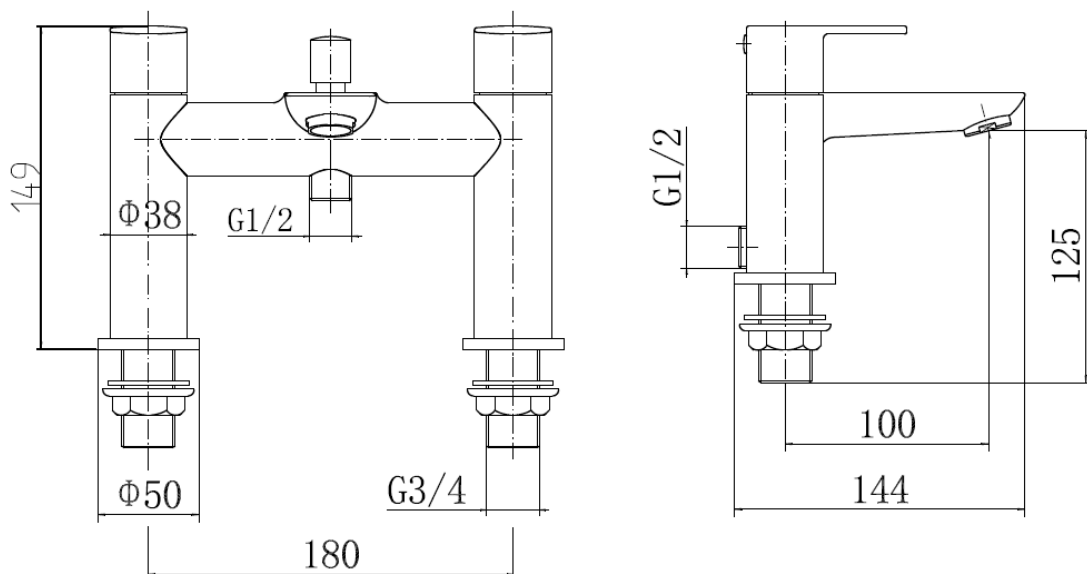

## Technical Data Information

**Product Code:** GSLI004  
**Information:** Slight Bath Shower Mixer  
**Colour:** Chrome  
**Material:** Brass  
**Overall Dimensions:** H: 149 x W: 180 x D: 144

FLOW RATES						
Code	Description	0.2Bar	0.5Bar	1Bar	2Bar	3Bar
GSLI004	SLIGHT BSM	13.9	22.1	32.2	47.1	58.6

All Dimensions are in millimetres. The information contained on this page was correct at date of issue. Fitting dimensions are provided as a guide only. Some variation may occur due to manufacturing tolerances. We pursue a policy of continuing improvement in design and performance of our products and so reserve the right to change specifications without prior notice.