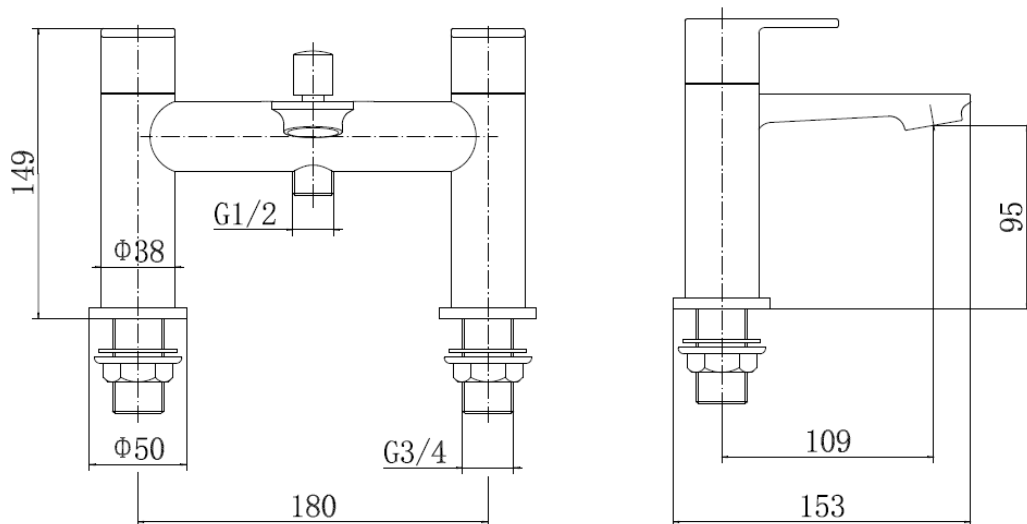

Technical Data Information

Product Code: GARC004
Information: Arch Bath Shower Mixer
Colour: Chrome
Material: Brass
Overall Dimensions: H: 149 x W: 180 x D: 153

FLOW RATES						
Code	Description	0.2Bar	0.5Bar	1Bar	2Bar	3Bar
GARC004	ARCH BSM	8.5	13.3	19	26.7	32.8

All Dimensions are in millimetres. The information contained on this page was correct at date of issue. Fitting dimensions are provided as a guide only. Some variation may occur due to manufacturing tolerances. We pursue a policy of continuing improvement in design and performance of our products and so reserve the right to change specifications without prior notice.