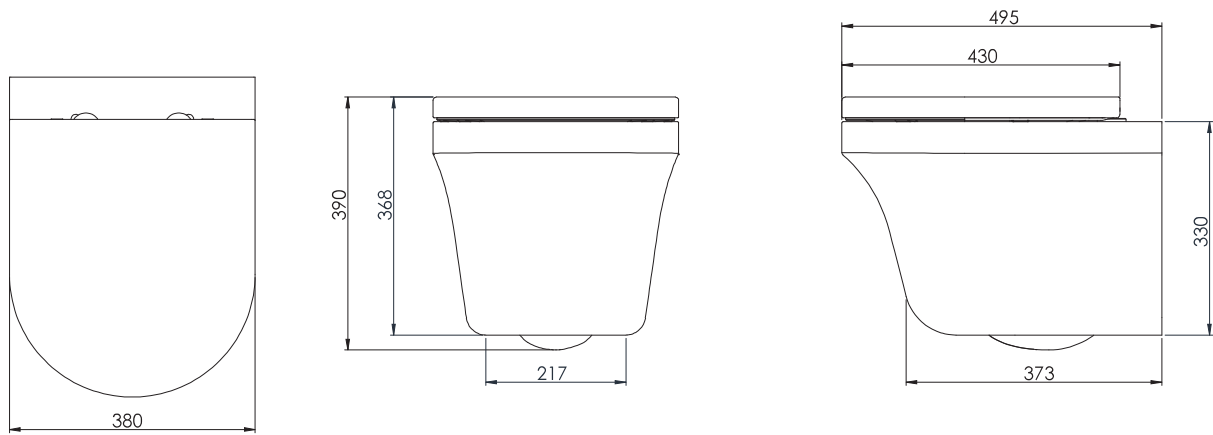

TECHNICAL DATA SHEET

Aerial Wall Hung WC Pan 495mm - WH650S

TAVISTOCK

NO.	Description	Product Code	Fixings included	Gross Weight	Net Weight
1	Aerial Wall Hung WC Pan 495mm	WH650S	YES	Weight (kg)	Weight (kg)
2	Aerial Soft Close Toilet Seat	TS650S	YES	2.8kg	2.5kg

Spares Codes

Wall Hung Pan Fixings - SP18524

Seat Fixing Pack - SP18148

Seat Fixing Bolts 75mm/Butterfly Clip x2 - SP18153

Seat Buffer Set - SP17583

DIMENSIONS - PRODUCT CODE

DIAGRAMS NOT TO SCALE | ALL DIMENSIONS IN MM | TOLERANCE OF ± 5MM

*Dimensions are subject to change, customers are advised to measure actual product before commencing installation.

**Fixing point dimensions are for guidance only/the positions of wall fixing must be checked when product is received.

Key Dimensions Descriptions	Key Dimensions (mm)
Front to Back Footprint	340mm
Left to Right Footprint	230mm
Bowl Front to Back	330mm
Bowl Left to Right	280mm
Pan Height	330mm
Pan Overall front to Back	495mm
Width of Void	Input Dimension
Is there a Ceramic Brace Bar	No