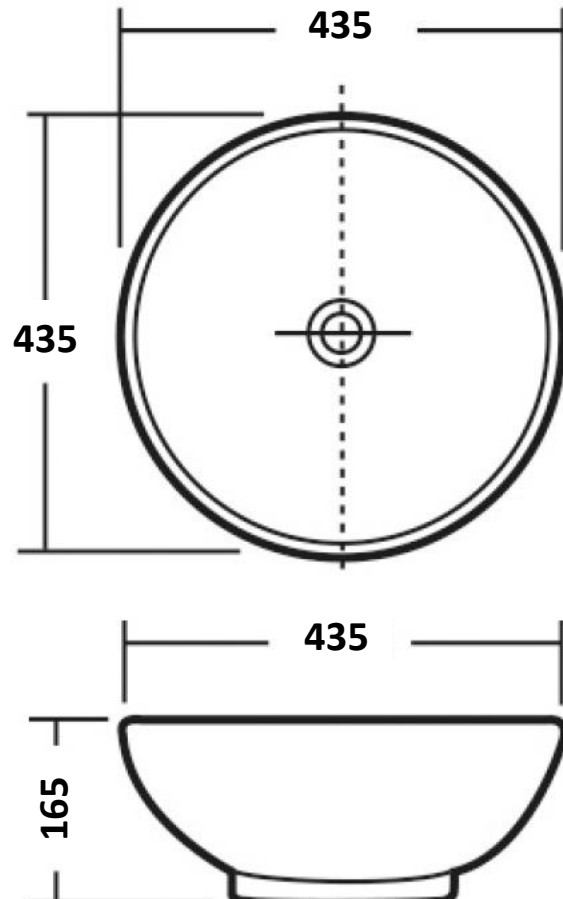

## Technical Data Information

<b>Product Code:</b>	ECROCB219/BLK
<b>Information:</b>	Cronos Counter Top Black <b>Colour:</b> White <b>Material:</b> Vitreous China <b>Overflow:</b> Built-in Overflow
<b>Overall Dimensions:</b>	H: 165 x D: 435 x W: 435

All Dimensions are in millimetres. The information contained on this page was correct at date of issue. Fitting dimensions are provided as a guide only. Some variation may occur due to manufacturing tolerances. We pursue a policy of continuing improvement in design and performance of our products and so reserve the right to change specifications without prior notice.