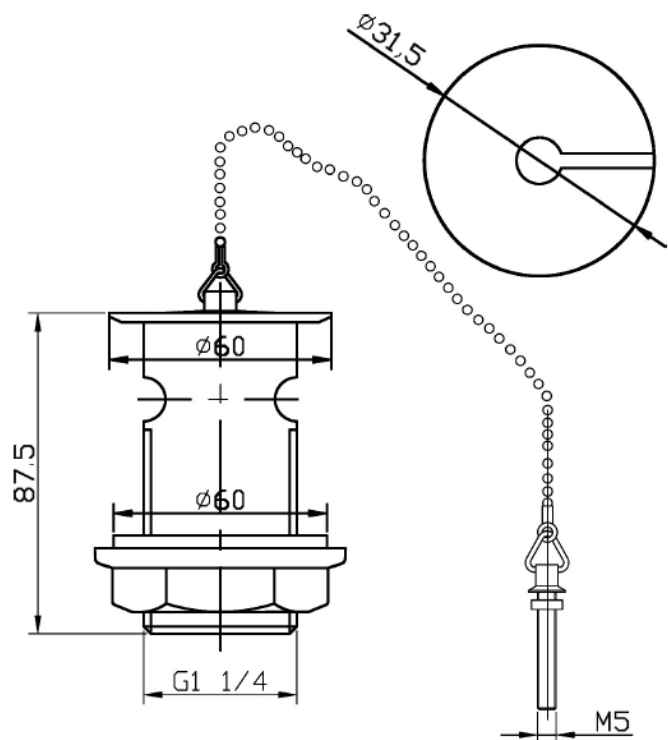

Technical Data Information

Product Code:	URE303
Information:	Basin Waste Colour: Chrome Product Material: Brass Connection size: 1 1/4"
Overall Dimensions:	H: 83 x D: 60 x W: 60

All Dimensions are in millimetres. The information contained on this page was correct at date of issue. Fitting dimensions are provided as a guide only. Some variation may occur due to manufacturing tolerances. We pursue a policy of continuing improvement in design and performance of our products and so reserve the right to change specifications without prior notice.