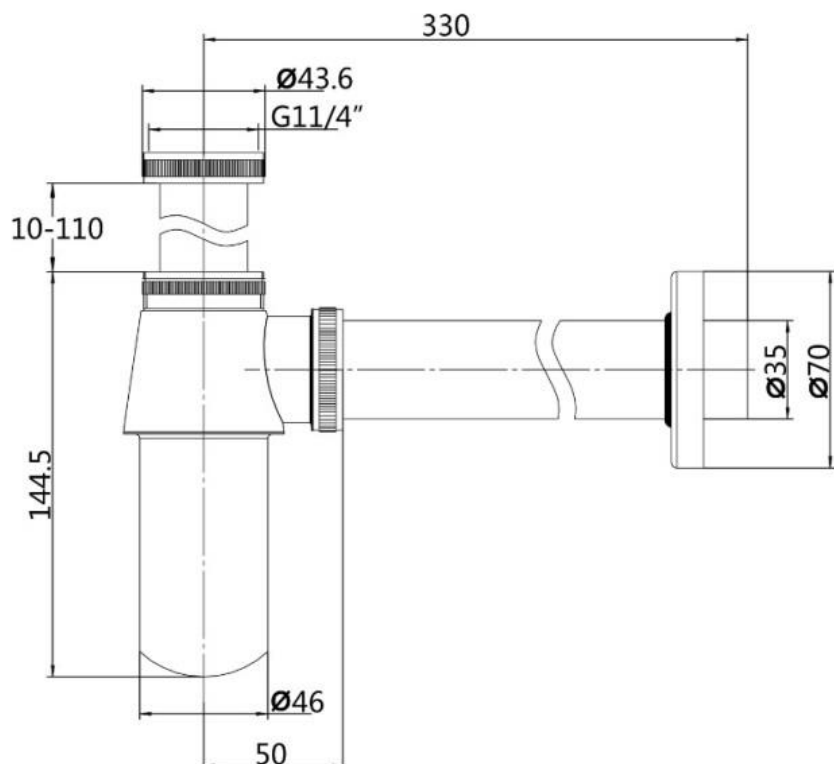

Technical Data Information

Product Code:	UEA370
Information:	Basin Bottle Trap Colour: Chrome Product Material: Brass Connection size: 1 1/4" Weight: 0.66Kg Fitting: 35mm
Overall Dimensions:	H: 144.5 x D: 330 x W: 70

All Dimensions are in millimetres. The information contained on this page was correct at date of issue. Fitting dimensions are provided as a guide only. Some variation may occur due to manufacturing tolerances. We pursue a policy of continuing improvement in design and performance of our products and so reserve the right to change specifications without prior notice.