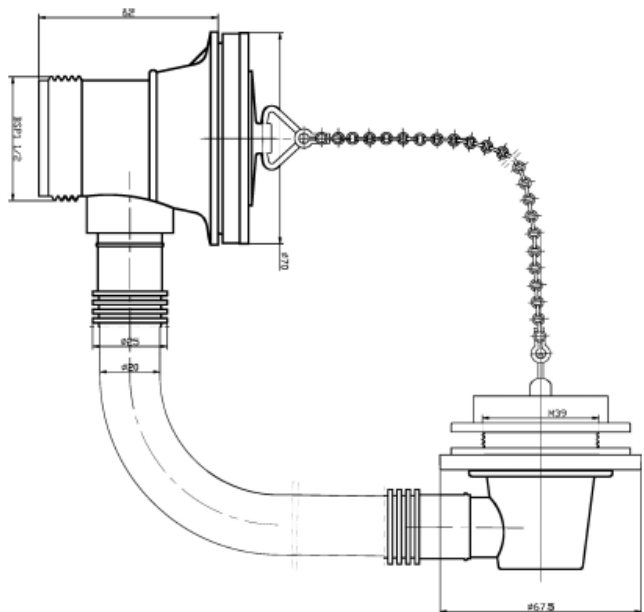

Technical Data Information

Product Code:	UE396
Information:	Bath Waste & Overflow Colour: Chrome Product Material: Brass Connection size: 1 1/2" Weight: 0.19Kg
Overall Dimensions:	H: 70 x D: 62 x W: 70

All Dimensions are in millimetres. The information contained on this page was correct at date of issue. Fitting dimensions are provided as a guide only. Some variation may occur due to manufacturing tolerances. We pursue a policy of continuing improvement in design and performance of our products and so reserve the right to change specifications without prior notice.