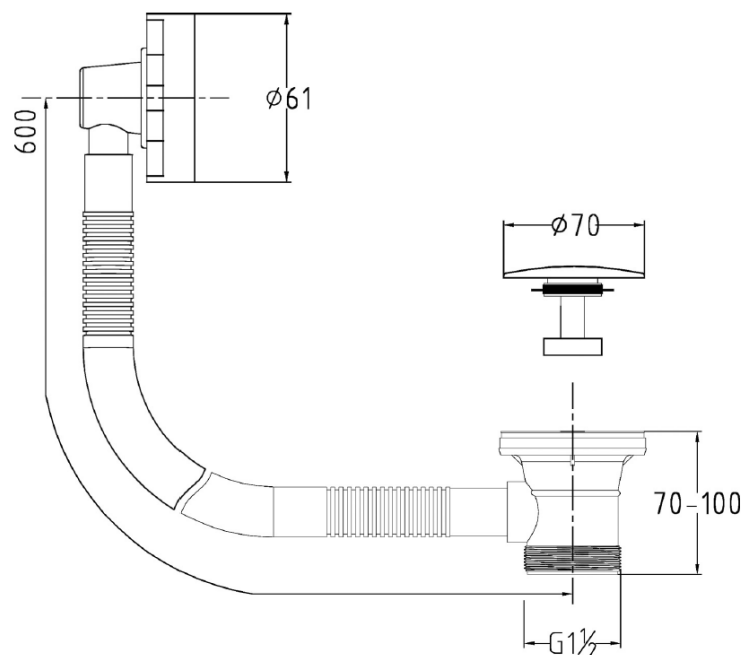

Technical Data Information

Product Code:	UE327
Information:	Easy Clean Sprung Plug Bath Waste Colour: Chrome Product Material: Brass Connection size: 1 1/2" Weight: 0.59Kg
Overall Dimensions:	H: 70 x D: 100 x W: 70

All Dimensions are in millimetres. The information contained on this page was correct at date of issue. Fitting dimensions are provided as a guide only. Some variation may occur due to manufacturing tolerances. We pursue a policy of continuing improvement in design and performance of our products and so reserve the right to change specifications without prior notice.