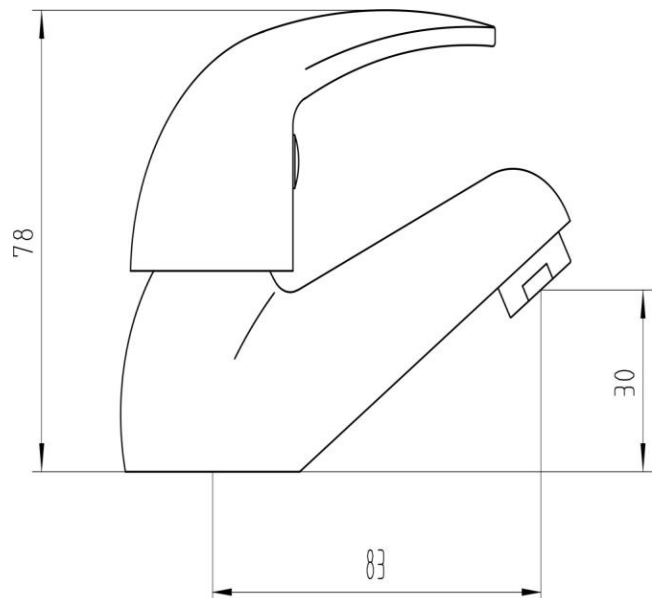

## Technical Data Information

<b>Product Code:</b>	UALA301
<b>Information:</b>	Alpha Basin Taps
<b>Construction</b>	Brass Body CuZn40Pb2, EN CW617N (equivalent to BS CZ122)
<b>Finishes</b>	Chrome plated to BS EN 248
<b>Product Type</b>	Contemporary
<b>Water Pressure</b>	Min. 0.1 bar, Max. 6.0 bar
<b>Plumbing Systems</b>	Suitable for all plumbing systems
<b>Standards</b>	Complies with BS5412, BS EN200
<b>Certification</b>	Manufactured to comply with WRAS
<b>Cartridge</b>	Ceramic Disc Valves
<b>Fitting</b>	1/2" BSP
<b>Aerator</b>	Laminar
<b>Packaging</b>	39.5x30.5x33cm/carton(20pcs),
<b>Guarantee</b>	10 years against manufacturing faults (excluding serviceable parts).

**Overall Dimensions:** H: 78 x D: 100 x W: 50

All Dimensions are in millimetres. The information contained on this page was correct at date of issue. Fitting dimensions are provided as a guide only. Some variation may occur due to manufacturing tolerances. We pursue a policy of continuing improvement in design and performance of our products and so reserve the right to change specifications without prior notice.