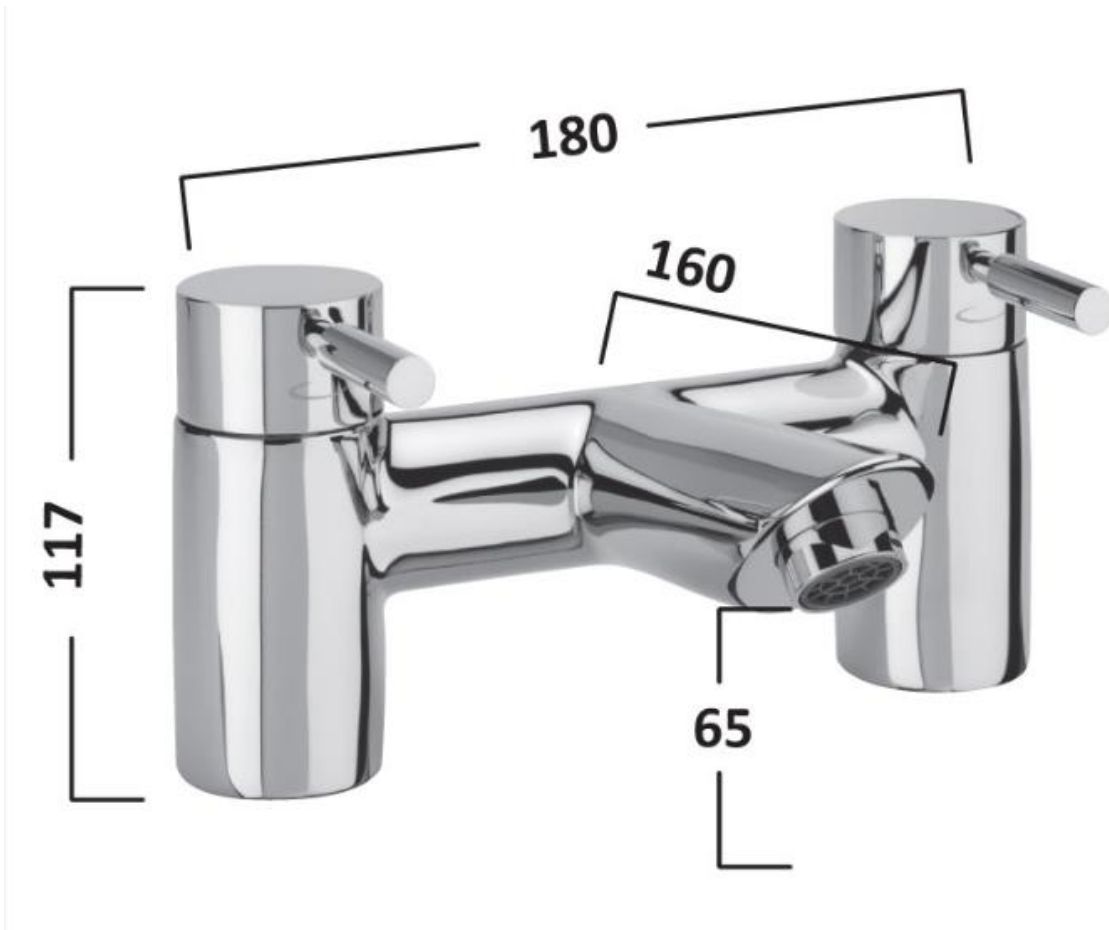

Kinetic Bath Filler	
Product Code	TKN32
Type	Tap
Range	Kinetic
Finish	Chrome
<b>Compliance:</b>	
<ul style="list-style-type: none"><li>• Minimum recommended bar pressure 0.1bar</li><li>• Low pressure</li><li>• Lever action</li><li>• Ceramic cartridge technology</li><li>• 10-year guarantee</li></ul>	

All Dimensions in mm  
Drawings not to scale