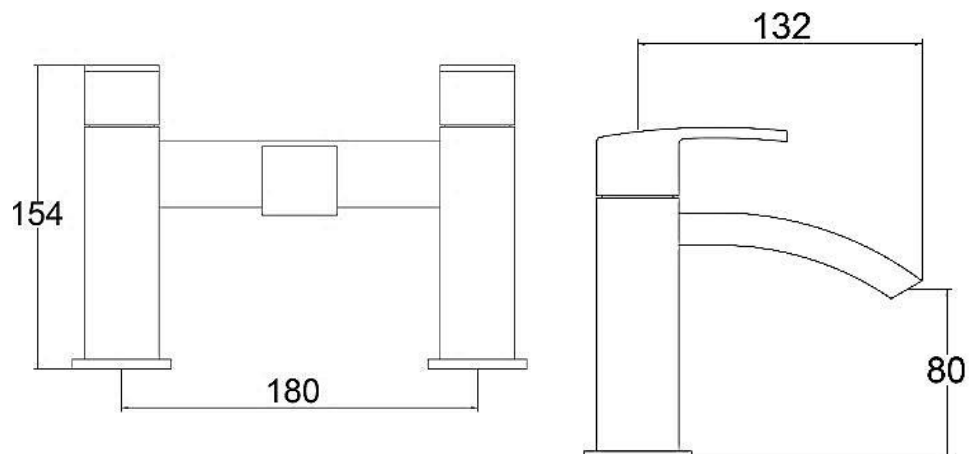

## Technical Data Information

**Product Code:** AVSC03

### Information:

<b>Construction</b>	Brass Body CuZn40Pb2, EN CW617N (equivalent to BS CZ122)
<b>Finishes</b>	Chrome plated to BS EN 248
<b>Product Type</b>	Contemporary
<b>Water Pressure</b>	Min. 0.2 bar, Max. 6.0 bar
<b>Plumbing Systems</b>	Suitable for all plumbing systems
<b>Standards</b>	Complies with BS5412, BS EN200
<b>Certification</b>	Manufactured to comply with WRAS
<b>Cartridge</b>	1/4 Turn 3/4" Ceramic Disc Valves
<b>Net Weight (Tap only)</b>	2475g
<b>Fitting</b>	Brass 3/4" BSP Tails
<b>Aerator</b>	Laminar
<b>Packaging</b>	49.5 x 41.5 x 33cm / carton (8 boxes / carton)
<b>Guarantee</b>	10 years against manufacturing faults (excluding serviceable parts).

**Overall Dimensions:** D: 132 x W: 180 x H: 154

All Dimensions are in millimetres. The information contained on this page was correct at date of issue. Fitting dimensions are provided as a guide only. Some variation may occur due to manufacturing tolerances. We pursue a policy of continuing improvement in design and performance of our products and so reserve the right to change specifications without prior notice.