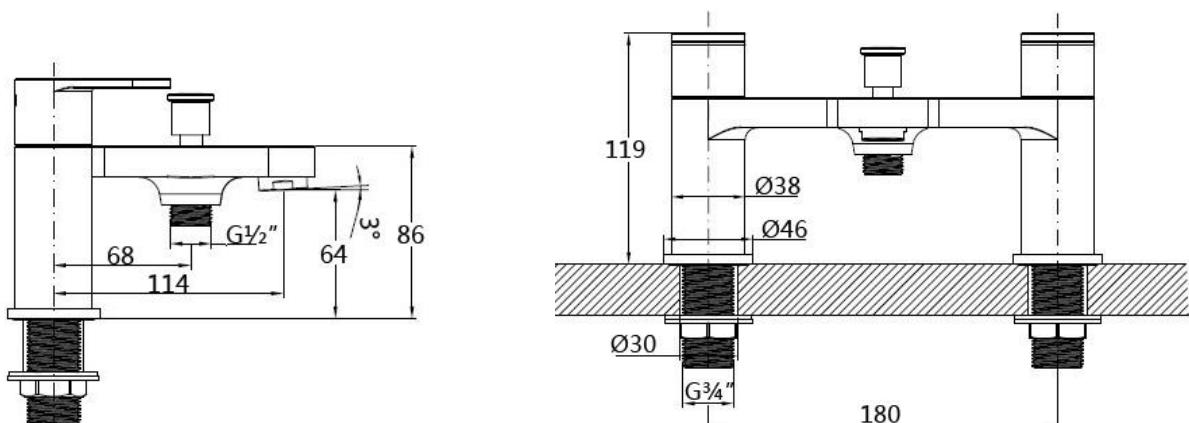

## Technical Data Information

<b>Product Code:</b>	AVP04
<b>Information:</b>	Series P Deck Mounted Bath Shower Mixer
<b>Construction</b>	Brass Body CuZn40Pb2, EN CW617N (equivalent to BS CZ122)
<b>Finishes</b>	Chrome plated to BS EN 248
<b>Product Type</b>	Contemporary
<b>Water Pressure</b>	Min. 0.5 bar, Max. 6.0 bar
<b>Plumbing Systems</b>	Suitable for all plumbing systems
<b>Standards</b>	Complies with BS5412, BS EN200
<b>Certification</b>	Manufactured to comply with WRAS
<b>Cartridge</b>	1/4 Turn 3/4" Ceramic Disc Valves
<b>Aerator</b>	Laminar
<b>Fitting</b>	Brass 3/4" BSP tails
<b>Packaging</b>	36x33x24.5cm/carton(4pcs), Box size: 24x16x17.5cm, Weight: 2.5kg
<b>Guarantee</b>	10 years against manufacturing faults (excluding serviceable parts).
<b>Additional Information</b>	Supplied with PVC 1.5m hose, wall bracket and single mode chrome ABS
<b>Overall Dimensions:</b>	H: 119 x D: 135 x W: 180

All Dimensions are in millimetres. The information contained on this page was correct at date of issue. Fitting dimensions are provided as a guide only. Some variation may occur due to manufacturing tolerances. We pursue a policy of continuing improvement in design and performance of our products and so reserve the right to change specifications without prior notice.