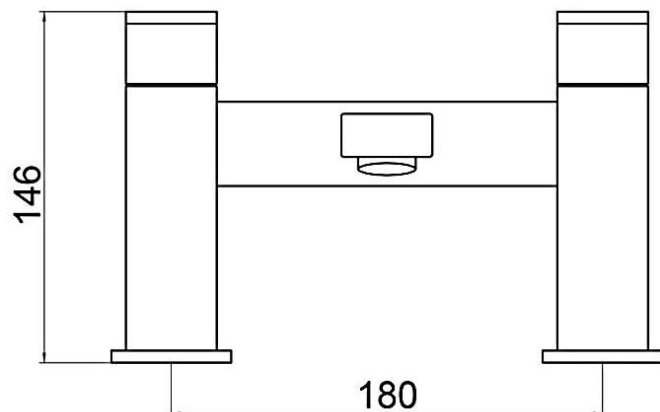

Technical Data Information

Product Code:	AVEC04
Information:	Rydal Bath Shower Mixer
Construction	Brass Body CuZn40Pb2, EN CW617N (equivalent to BS CZ122)
Finishes	Chrome plated to BS EN 248
Product Type	Contemporary
Water Pressure	Min. 0.5 bar, Max. 6.0 bar
Plumbing Systems	Suitable for all plumbing systems
Standards	Complies with BS5412, BS EN200
Certification	Manufactured to comply with WRAS
Cartridge	1/4 Turn 3/4" Ceramic Disc Valves
Fitting	3/4" BSP
Aerator	Laminar
Packaging	51.5 x 26 x 35cm / carton (4 boxes / carton)
Guarantee	10 years against manufacturing faults (excluding serviceable parts).
Additional Information	Supplied with 1.5m hose, wall bracket and single mode ABS handset
Overall Dimensions:	H: 146 x D: 135 x W: 180

All Dimensions are in millimetres. The information contained on this page was correct at date of issue. Fitting dimensions are provided as a guide only. Some variation may occur due to manufacturing tolerances. We pursue a policy of continuing improvement in design and performance of our products and so reserve the right to change specifications without prior notice.