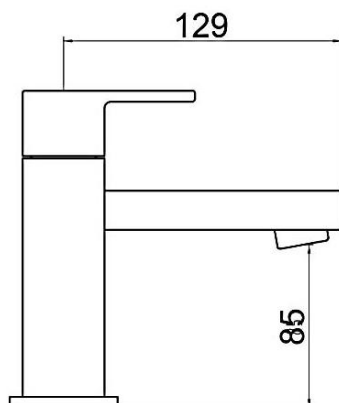

Technical Data Information

Product Code:	AVEC04
Information:	Rydal Bath Shower Mixer
Construction	Brass Body CuZn40Pb2, EN CW617N (equivalent to BS CZ122)
Finishes	Chrome plated to BS EN 248
Product Type	Contemporary
Water Pressure	Min. 0.5 bar, Max. 6.0 bar
Plumbing Systems	Suitable for all plumbing systems
Standards	Complies with BS5412, BS EN200
Certification	Manufactured to comply with WRAS
Cartridge	1/4 Turn 3/4" Ceramic Disc Valves
Fitting	3/4" BSP
Aerator	Laminar
Packaging	51.5 x 26 x 35cm / carton (4 boxes / carton)
Guarantee	10 years against manufacturing faults (excluding serviceable parts).
Additional Information	Supplied with 1.5m hose, wall bracket and single mode ABS handset
Overall Dimensions:	H: 146 x D: 135 x W: 180

All Dimensions are in millimetres. The information contained on this page was correct at date of issue. Fitting dimensions are provided as a guide only. Some variation may occur due to manufacturing tolerances. We pursue a policy of continuing improvement in design and performance of our products and so reserve the right to change specifications without prior notice.