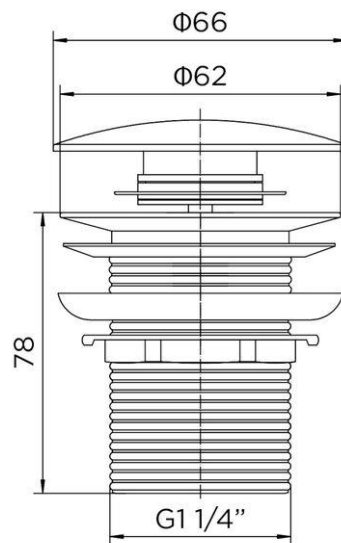

Technical Data Information

Product Code: ASWA91K

Information: Unslotted Black Basin Waste
Made with zinc with solid brass components
Standard 1.25-inch connection
Push button pop-up basin waste
Suitable for a basin with an overflow

Overall Dimensions: H: 78 x W: 66

unit: mm

All Dimensions are in millimetres. The information contained on this page was correct at date of issue. Fitting dimensions are provided as a guide only. Some variation may occur due to manufacturing tolerances. We pursue a policy of continuing improvement in design and performance of our products and so reserve the right to change specifications without prior notice.