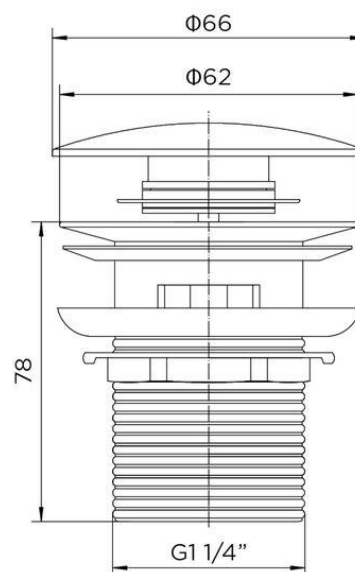

## Technical Data Information

**Product Code:** AS094

**Information:** Slotted Black Basin Waste  
Made with zinc with solid brass components  
Standard 1.25-inch connection  
Push button pop-up basin waste  
Suitable for a basin with an overflow

**Overall Dimensions:** H: 78 x W: 66

unit: mm

All Dimensions are in millimetres. The information contained on this page was correct at date of issue. Fitting dimensions are provided as a guide only. Some variation may occur due to manufacturing tolerances. We pursue a policy of continuing improvement in design and performance of our products and so reserve the right to change specifications without prior notice.