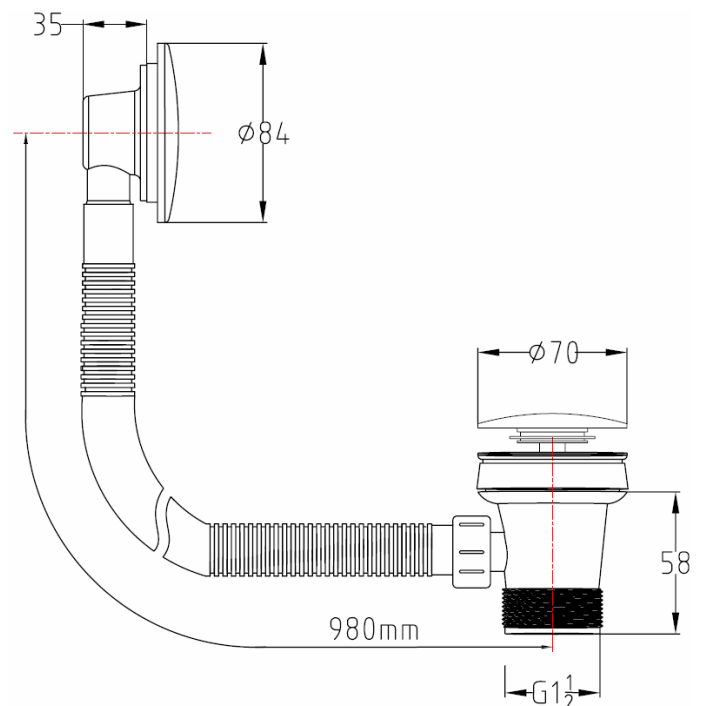

Technical Data Information

Product Code: AS001

Information: Bath Waste
Constructed from long-lasting durable zinc with solid Brass components
Allows for standard connection
Simple push-button activation to release the water
Includes flexible pipework for added durability and convenience

All Dimensions are in millimetres. The information contained on this page was correct at date of issue. Fitting dimensions are provided as a guide only. Some variation may occur due to manufacturing tolerances. We pursue a policy of continuing improvement in design and performance of our products and so reserve the right to change specifications without prior notice.